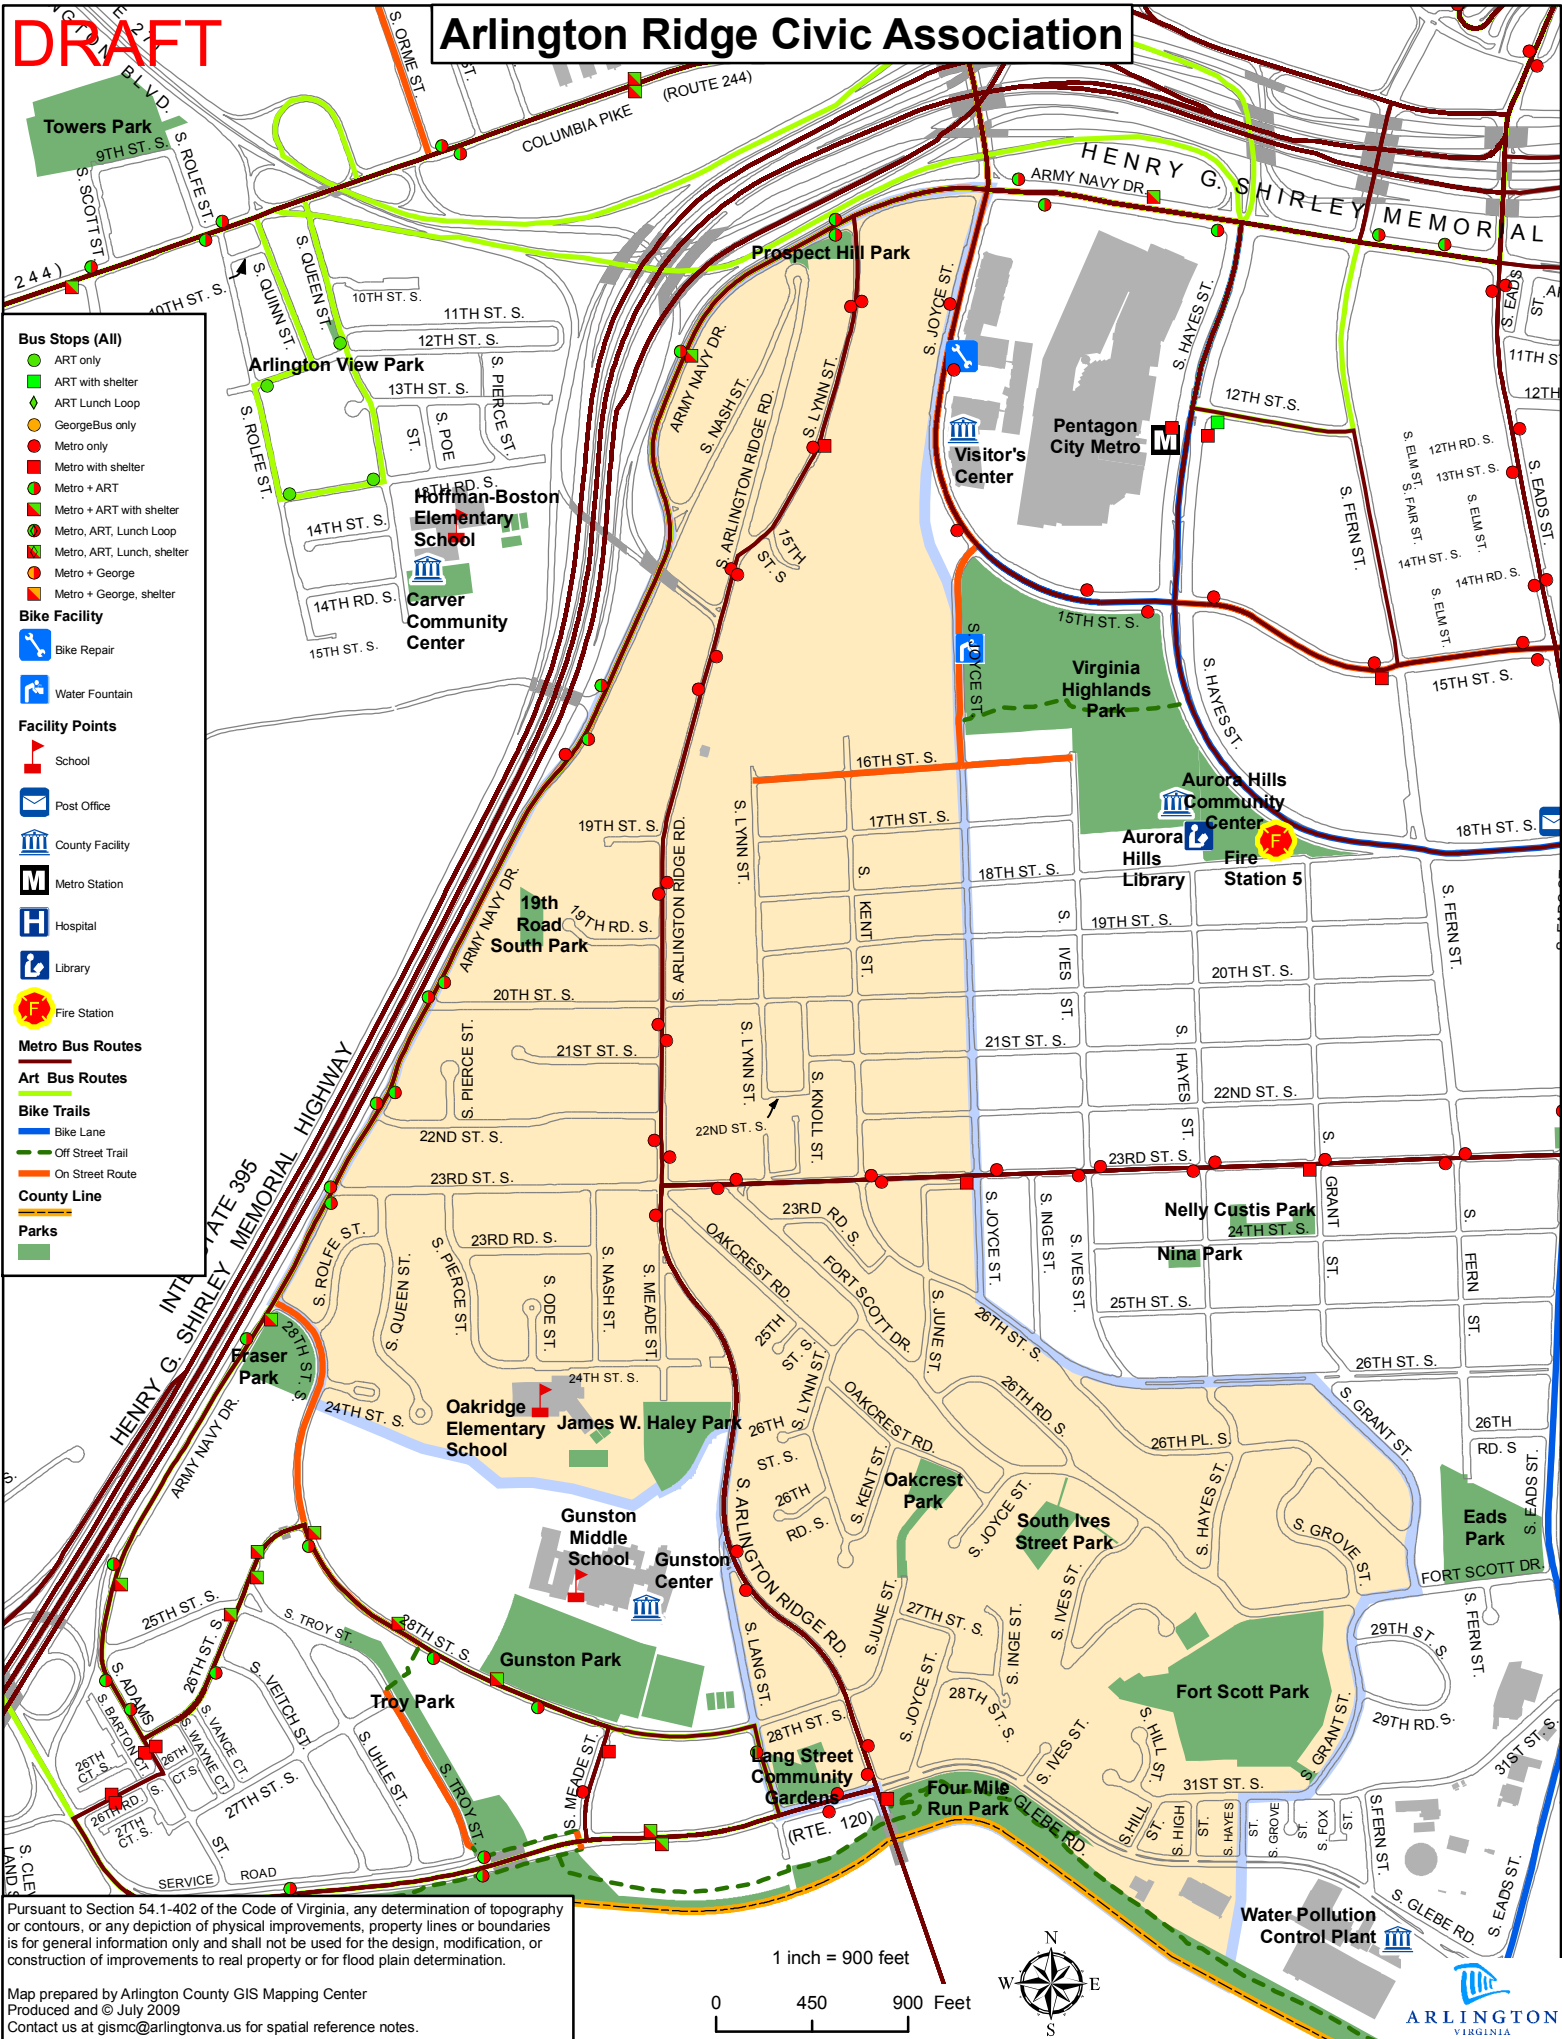

DRAFT

Arlington Ridge Civic Association

Bus Stops (All)

- ART only
- ART with shelter
- ART Lunch Loop
- GeorgeBus only
- Metro only
- Metro with shelter
- Metro + ART
- Metro + ART with shelter
- Metro, ART, Lunch Loop
- Metro, ART, Lunch, shelter
- Metro + George
- Metro + George, shelter

Bike Facility

- Bike Repair
- Water Fountain

Facility Points

- School
- Post Office
- County Facility
- Metro Station
- Hospital
- Library
- Fire Station

Metro Bus Routes

Art Bus Routes

Bike Trails

- Bike Lane
- Off Street Trail
- On Street Route

County Line

Parks

Pursuant to Section 54.1-402 of the Code of Virginia, any determination of topography or contours, or any depiction of physical improvements, property lines or boundaries is for general information only and shall not be used for the design, modification, or construction of improvements to real property or for flood plain determination.